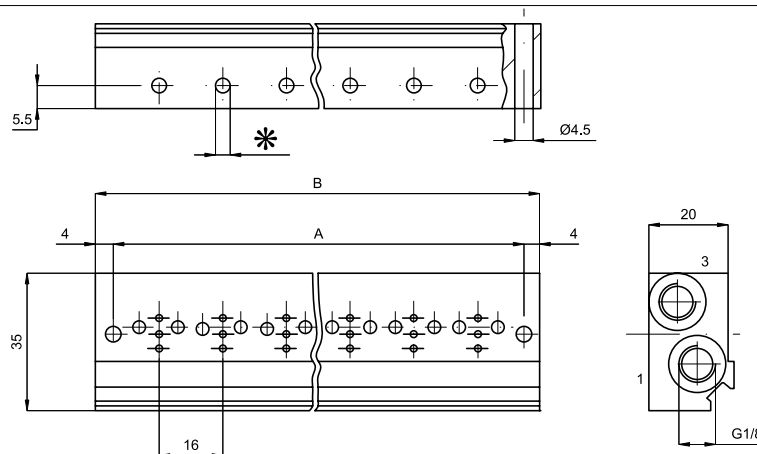

Code

034621

Item

ABAS05S

Code

034622

Item

ABAS05T

Manifold base

Type: ABAS05...