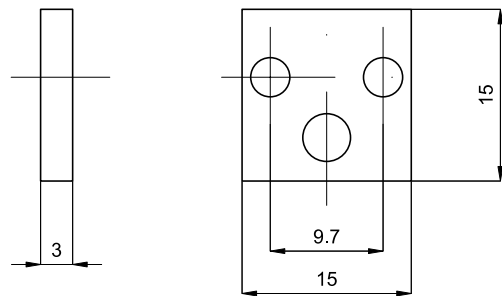

Type: AE05...

Single base

Type: ABAS05S

Closing plate

Type: ABAS05T

Code

034621

Item

ABAS05S

Code

034622

Item

ABAS05T

Manifold base

Type: ABAS05...

With M5 ports

With push-in fitting 4 mm tube ports

Code	Item	Positions	*	Code	Item	Positions	*	A	B
034625	ABAS050205	2	M5	034641	ABAS050204	2	4 mm.	39	47
034626	ABAS050305	3		034642	ABAS050304	3		55	63
034627	ABAS050405	4		034643	ABAS050404	4		71	79
034628	ABAS050505	5		034644	ABAS050504	5		87	95
034629	ABAS050605	6		034645	ABAS050604	6		103	111
034630	ABAS050705	7		034646	ABAS050704	7		119	127
034631	ABAS050805	8		034647	ABAS050804	8		135	143
034632	ABAS050905	9		034648	ABAS050904	9		151	159
034633	ABAS051005	10		034649	ABAS051004	10		167	175