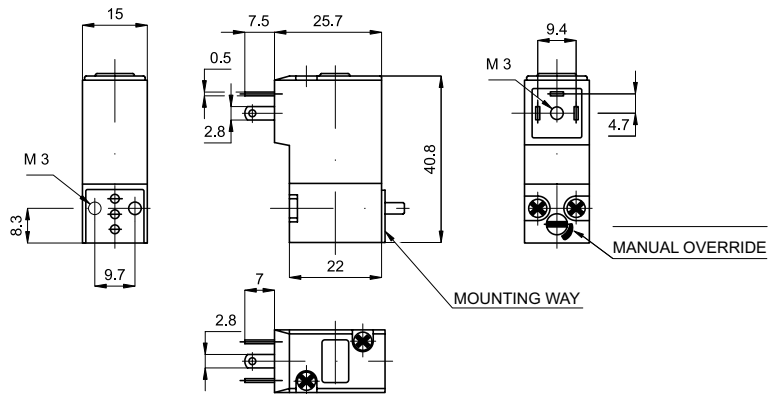

Type: AE05...