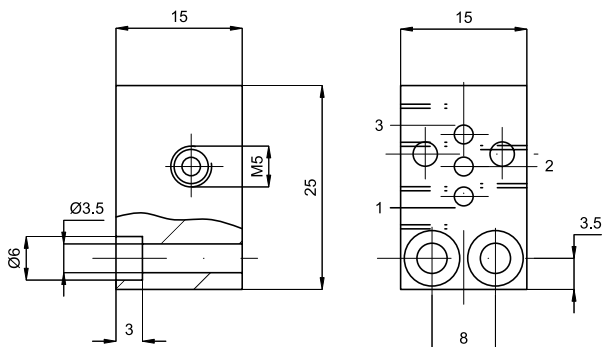

Single base

Type: ABAS05S

Closing plate

Type: ABAS05T